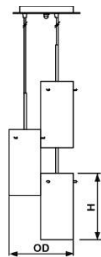

### LED Type

Model	Input Voltage	Finish	Shade	Dimension (OD x H x H1)	Lamp	Energy Star
P117-A-3-62	120V	Satin Nickel	Clear Glass	11.0" x 9.8" x 6'	3 x E26 Filament Type LED Bulb, 8W, 2700K	---

Note: H1-Hanging Cord Length